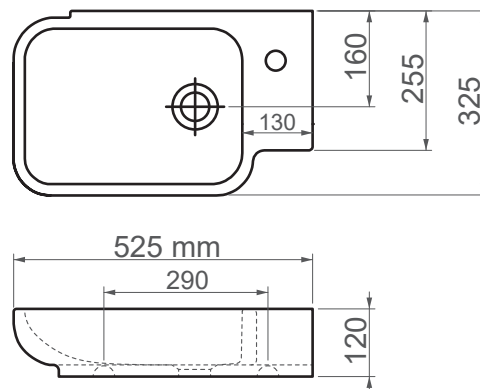

4155 / *Viva*

FFC 55 cm Ceramic Washbasin / Countertop Basin

SERIES	VIVA
CODE	4155
Box Size	590mm x 400mm x 185mm
Volume	0,044 m ³
Weight	11,20 kg (+- %5)
Pallet	24 Pieces for pallet
Montage Detail	Furniture Compatible
Material	FFC
Color	Bright White

ESVİT LAPINO reserves the right to change technical specifications without notice.
All dimensions are subject to standard tolerances.
For installation, please verify dimensions against the actual product.