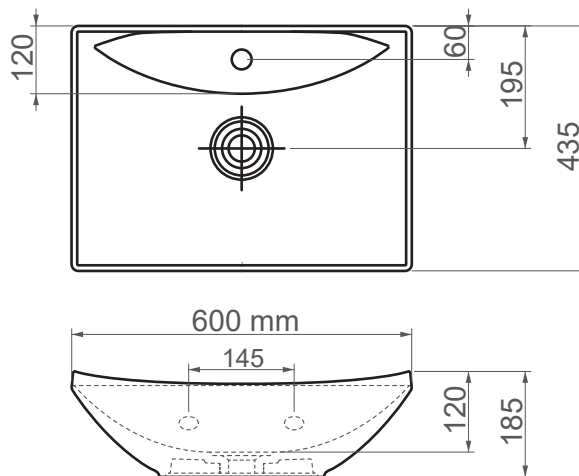

4660 / *Vitale*

FFC 60 cm Ceramic Washbasin / Countertop Basin

SERIES	VITALE
CODE	4660
Box Size	630mm x 500mm x 205mm
Volume	0,065 m3
Weight	16,00 kg (+- %5)
Pallet	36 Pieces for pallet
Montage Detail	Countertop Basin
Material	FFC
Color	Bright White

ESVIT LAPINO reserves the right to change technical specifications without notice.
All dimensions are subject to standard tolerances.
For installation, please verify dimensions against the actual product.