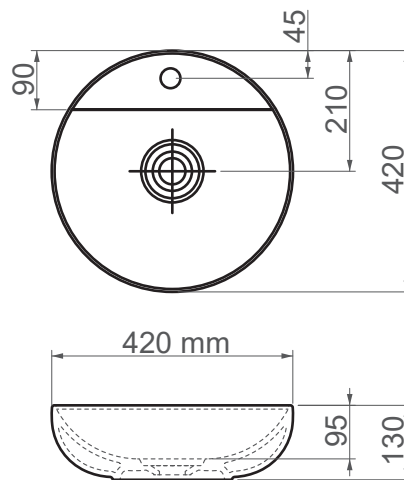

16342 / *Vision Class*

FFC 42 cm Ceramic Washbasin / Countertop Basin

SERIES	VISION
CODE	16342
Box Size	450mm x 460mm x 160mm
Volume	0,033 m3
Weight	7,10 kg (+- %5)
Pallet	22 Pieces for pallet
Montage Detail	Countertop Basin
Material	FFC
Color	Bright White

ESVIT LAPINO reserves the right to change technical specifications without notice.
All dimensions are subject to standard tolerances.
For installation, please verify dimensions against the actual product.