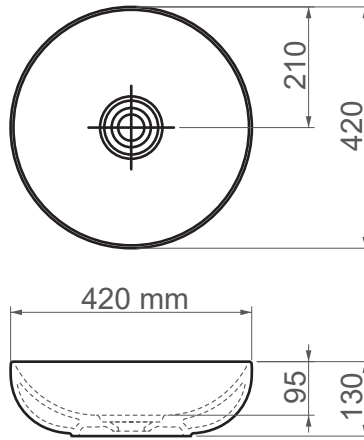

## FFC 42 cm Ceramic Washbasin / Countertop Basin

<b>SERIES</b>	VISION
<b>CODE</b>	6342
<b>Box Size</b>	450mm x 460mm x 160mm
<b>Volume</b>	0,033 m <sup>3</sup>
<b>Weight</b>	6,36 kg (+- %5)
<b>Pallet</b>	22 Pieces for pallet
<b>Montage Detail</b>	Countertop Basin
<b>Material</b>	FFC
<b>Color</b>	Bright White

ESVİT LAPINO reserves the right to change technical specifications without notice.  
All dimensions are subject to standard tolerances.  
For installation, please verify dimensions against the actual product.