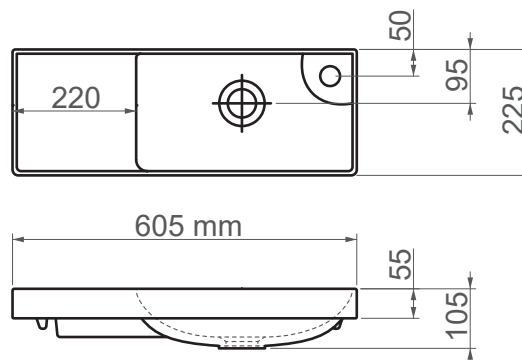

2260 / *Ventidue*

FFC 60 cm Ceramic Washbasin / Countertop Basin

SERIES	VENTIDUE
CODE	2260
Box Size	620mm x 240mm x 125mm
Volume	0,019 m3
Weight	7,25 kg (+- %5)
Pallet	40 Pieces for pallet
Montage Detail	Furniture Compatible
Material	FFC
Color	Bright White

ESVIT LAPINO reserves the right to change technical specifications without notice.
All dimensions are subject to standard tolerances.
For installation, please verify dimensions against the actual product.