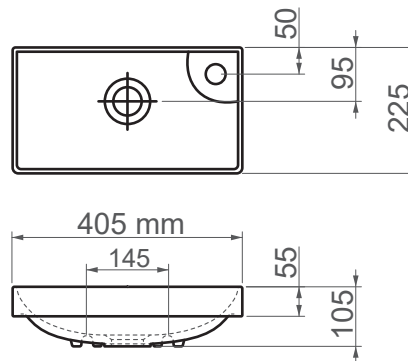

2240 / *Ventidue*

FFC 40 cm Ceramic Washbasin / Countertop Basin

SERIES	VENTIDUE
CODE	2240
Box Size	425mm x 265mm x 140mm
Volume	0,016m ³
Weight	4,53 kg (+- %5)
Pallet	68 Pieces for pallet
Montage Detail	Furniture Compatible
Material	FFC
Color	Bright White

ESVIT LAPINO reserves the right to change technical specifications without notice.
All dimensions are subject to standard tolerances.
For installation, please verify dimensions against the actual product.