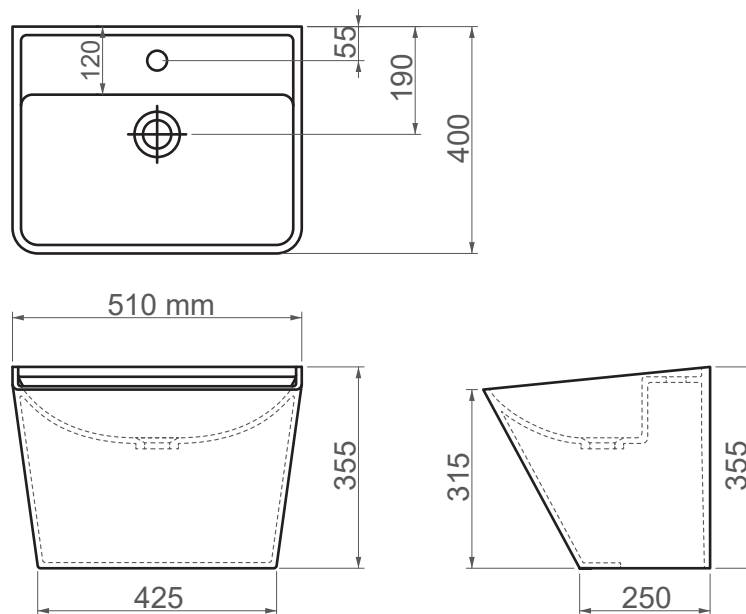

710051 / Quartz

FFC 51 cm Ceramic Washbasin / Monoblock

SERIES	QUARTZ
CODE	710051
Box Size	560mm x 410mm x 460mm
Volume	0,100 m3
Weight	22,40 kg (+- %5)
Pallet	12 Pieces for pallet
Montage Detail	Monoblock
Material	FFC
Color	Bright White

ESVIT LAPINO reserves the right to change technical specifications without notice.
All dimensions are subject to standard tolerances.
For installation, please verify dimensions against the actual product.