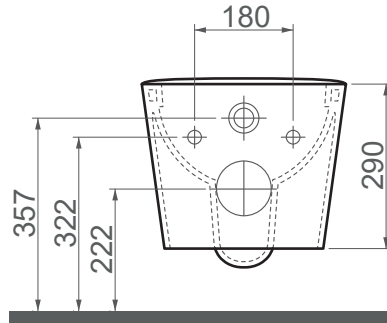

**5377** / Quartz

**WALL HUNG CLOSET**

<b>SERIES</b>	QUARTZ
<b>CODE</b>	5377 (5378 With Spout)
<b>Box Size</b>	410mm x 550mm x 400mm
<b>Volume</b>	-
<b>Weight</b>	24,60 kg (+- %5)
<b>Pallet</b>	12 Pieces for pallet
<b>Montage Detail</b>	Wall Hung Closet
<b>Material</b>	-
<b>Color</b>	Bright White

ESVIT LAPINO reserves the right to change technical specifications without notice.  
All dimensions are subject to standard tolerances.  
For installation, please verify dimensions against the actual product.