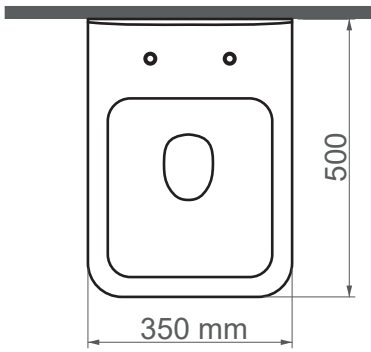

**5377** / Quartz

**WALL HUNG CLOSET**

<b>SERIES</b>	QUARTZ
<b>CODE</b>	5377 (5378 With Spout)
<b>Box Size</b>	410mm x 550mm x 400mm
<b>Volume</b>	-
<b>Weight</b>	24,60 kg (+- %5)
<b>Pallet</b>	12 Pieces for pallet
<b>Montage Detail</b>	Wall Hung Closet
<b>Material</b>	-
<b>Color</b>	Bright White

ESVIT LAPINO reserves the right to change technical specifications without notice.  
All dimensions are subject to standard tolerances.  
For installation, please verify dimensions against the actual product.