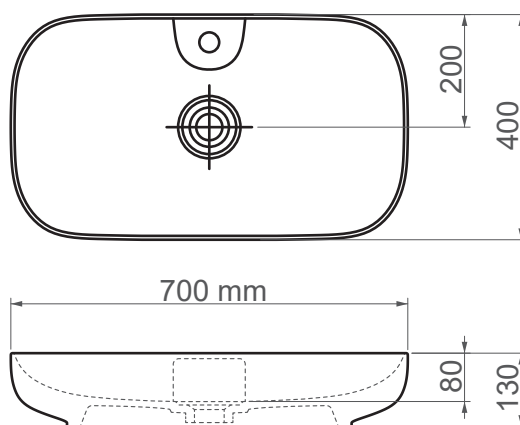

## FFC 70 cm Ceramic Washbasin / Countertop Basin

<b>SERIES</b>	Premium Class
<b>CODE</b>	16270
<b>Box Size</b>	740mm x 430mm x 150mm
<b>Volume</b>	0,048 m <sup>3</sup>
<b>Weight</b>	14,00 kg (+- %5)
<b>Pallet</b>	16 Pieces for pallet
<b>Montage Detail</b>	Countertop Basin
<b>Material</b>	FFC
<b>Color</b>	Bright White

ESVİT LAPINO reserves the right to change technical specifications without notice.  
All dimensions are subject to standard tolerances.  
For installation, please verify dimensions against the actual product.