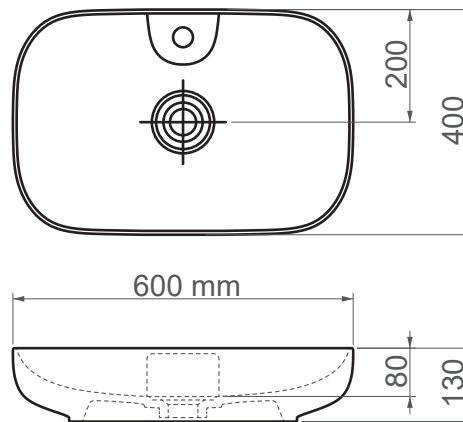

16260 / *Premium Class*

FFC 60 cm Ceramic Washbasin / Countertop Basin

SERIES	Premium Class
CODE	16260
Box Size	630mm x 430mm x 140mm
Volume	0,038 m3
Weight	12,00 kg (+- %5)
Pallet	20 Pieces for pallet
Montage Detail	Countertop Basin
Material	FFC
Color	Bright White

ESVİT LAPINO reserves the right to change technical specifications without notice.
All dimensions are subject to standard tolerances.
For installation, please verify dimensions against the actual product.