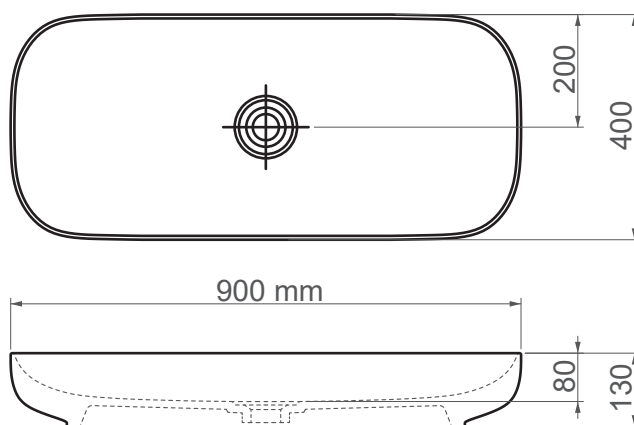

**6290 / Premium**

FFC 90 cm Ceramic Washbasin / Countertop Basin

<b>SERIES</b>	Premium
<b>CODE</b>	6290
<b>Box Size</b>	940mm x 440mm x 145mm
<b>Volume</b>	0,060 m3
<b>Weight</b>	16,76 kg (+- %5)
<b>Pallet</b>	14 Pieces for pallet
<b>Montage Detail</b>	Countertop Basin
<b>Material</b>	FFC
<b>Color</b>	Bright White

ESVIT LAPINO reserves the right to change technical specifications without notice.  
All dimensions are subject to standard tolerances.  
For installation, please verify dimensions against the actual product.