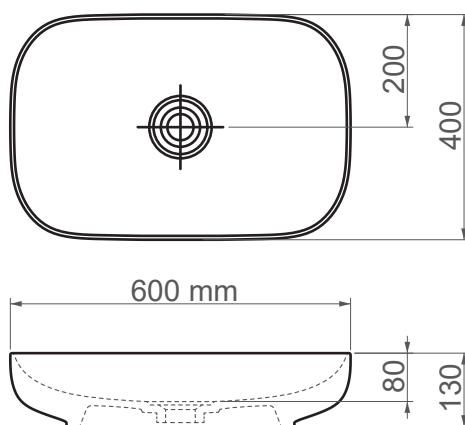

## FFC 60 cm Ceramic Washbasin / Countertop Basin

<b>SERIES</b>	Premium
<b>CODE</b>	6260
<b>Box Size</b>	630mm x 430mm x 140mm
<b>Volume</b>	0,038 m3
<b>Weight</b>	11,00 kg (+- %5)
<b>Pallet</b>	20 Pieces for pallet
<b>Montage Detail</b>	Countertop Basin
<b>Material</b>	FFC
<b>Color</b>	Bright White

ESVİT LAPINO reserves the right to change technical specifications without notice.  
All dimensions are subject to standard tolerances.  
For installation, please verify dimensions against the actual product.