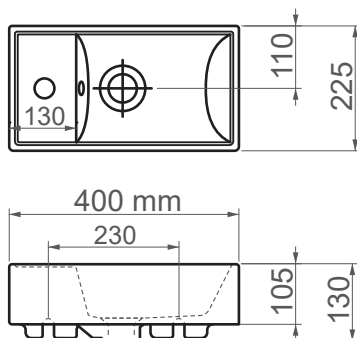

## FFC 40 cm Ceramic Washbasin / Countertop Basin

<b>SERIES</b>	MINOS
<b>CODE</b>	4759
<b>Box Size</b>	225mm x 265mm x 160mm
<b>Volume</b>	0,010 m <sup>3</sup>
<b>Weight</b>	6,80 kg (+- %5)
<b>Pallet</b>	44 Pieces for pallet
<b>Montage Detail</b>	Furniture Compatible
<b>Material</b>	FFC
<b>Color</b>	Bright White

ESVİT LAPINO reserves the right to change technical specifications without notice.  
All dimensions are subject to standard tolerances.  
For installation, please verify dimensions against the actual product.