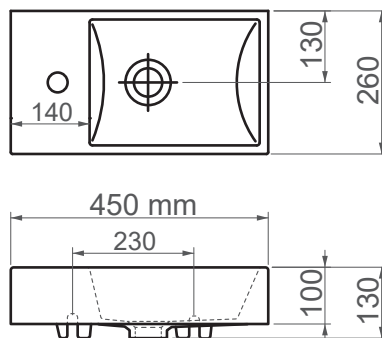

4757 / Minos

FFC 45 cm Ceramic Washbasin / Countertop Basin

SERIES	MINOS
CODE	4757
Box Size	480mm x 305mm x 180mm
Volume	0,026 m3
Weight	8,70 kg (+- %5)
Pallet	35 Pieces for pallet
Montage Detail	Furniture Compatible
Material	FFC
Color	Bright White

ESVIT LAPINO reserves the right to change technical specifications without notice.
All dimensions are subject to standard tolerances.
For installation, please verify dimensions against the actual product.