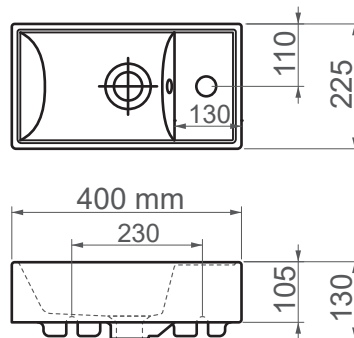

## FFC 40 cm Ceramic Washbasin / Countertop Basin

<b>SERIES</b>	MINOS
<b>CODE</b>	4059
<b>Box Size</b>	225mm x 265mm x 160mm
<b>Volume</b>	0,010 m3
<b>Weight</b>	7,41 kg (+- %5)
<b>Pallet</b>	44 Pieces for pallet
<b>Montage Detail</b>	Furniture Compatible
<b>Material</b>	FFC
<b>Color</b>	Bright White

ESVİT LAPINO reserves the right to change technical specifications without notice.  
All dimensions are subject to standard tolerances.  
For installation, please verify dimensions against the actual product.