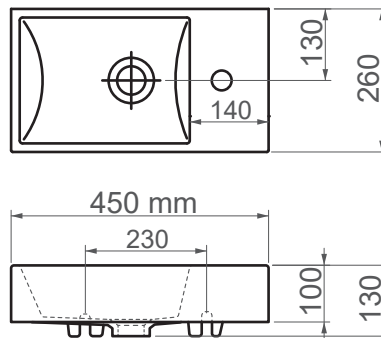

4057 / Minos**FFC 45 cm Ceramic Washbasin / Countertop Basin**

SERIES	MINOS
CODE	4057
Box Size	480mm x 305mm x 180mm
Volume	0,026 m ³
Weight	8,50 kg (+- %5)
Pallet	35 Pieces for pallet
Montage Detail	Furniture Compatible
Material	FFC
Color	Bright White

ESVİT LAPINO reserves the right to change technical specifications without notice.
All dimensions are subject to standard tolerances.
For installation, please verify dimensions against the actual product.