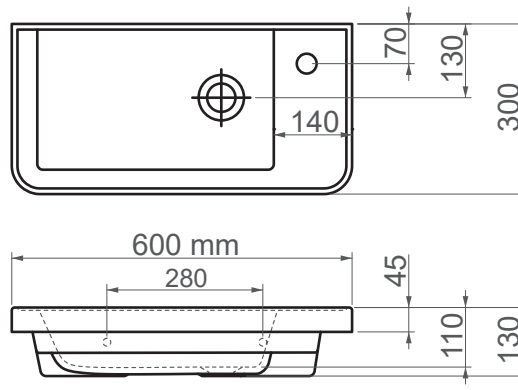

## FFC 60 cm Ceramic Washbasin / Countertop Basin

<b>SERIES</b>	MABEL
<b>CODE</b>	73060
<b>Box Size</b>	615mm x 335mm x 145mm
<b>Volume</b>	0,030 m3
<b>Weight</b>	10,70 kg (+- %5)
<b>Pallet</b>	30 Pieces for pallet
<b>Montage Detail</b>	Furniture Compatible
<b>Material</b>	FFC
<b>Color</b>	Bright White

ESVIT LAPINO reserves the right to change technical specifications without notice.  
All dimensions are subject to standard tolerances.  
For installation, please verify dimensions against the actual product.