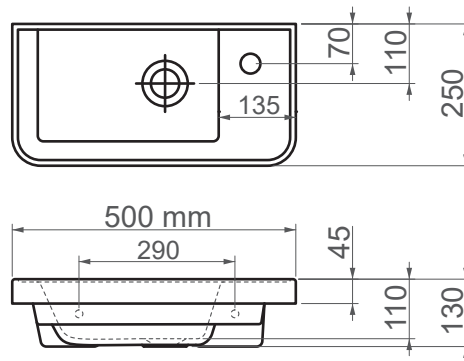

## FFC 50 cm Ceramic Washbasin / Countertop Basin

|                       |                       |
|-----------------------|-----------------------|
| <b>SERIES</b>         | MABEL                 |
| <b>CODE</b>           | 72550                 |
| <b>Box Size</b>       | 530mm x 305mm x 135mm |
| <b>Volume</b>         | 0,022 m3              |
| <b>Weight</b>         | 8,16 kg (+- %5)       |
| <b>Pallet</b>         | 36 Pieces for pallet  |
| <b>Montage Detail</b> | Furniture Compatible  |
| <b>Material</b>       | FFC                   |
| <b>Color</b>          | Bright White          |

ESVİT LAPINO reserves the right to change technical specifications without notice.  
All dimensions are subject to standard tolerances.  
For installation, please verify dimensions against the actual product.