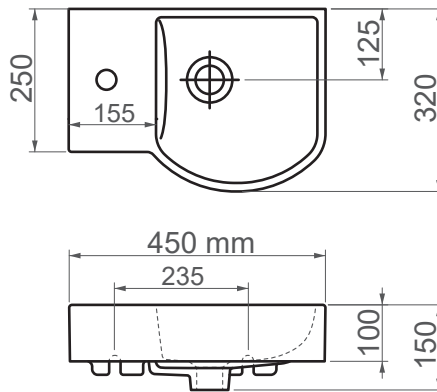

4779 / *Litos*

FFC 45 cm Ceramic Washbasin / Countertop Basin

SERIES	LITOS
CODE	4779
Box Size	480mm x 350mm x 165mm
Volume	0,028 m3
Weight	9,00 kg (+- %5)
Pallet	35 Pieces for pallet
Montage Detail	Furniture Compatible
Material	FFC
Color	Bright White

ESVİT LAPINO reserves the right to change technical specifications without notice.
All dimensions are subject to standard tolerances.
For installation, please verify dimensions against the actual product.