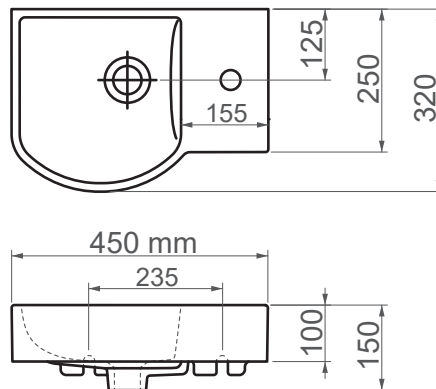

4079 / Litos

FFC 45 cm Ceramic Washbasin / Countertop Basin

SERIES	LITOS
CODE	4079
Box Size	480mm x 350mm x 165mm
Volume	0,028 m3
Weight	8,74 kg (+- %5)
Pallet	35 Pieces for pallet
Montage Detail	Furniture Compatible
Material	FFC
Color	Bright White

ESVİT LAPINO reserves the right to change technical specifications without notice.
All dimensions are subject to standard tolerances.
For installation, please verify dimensions against the actual product.