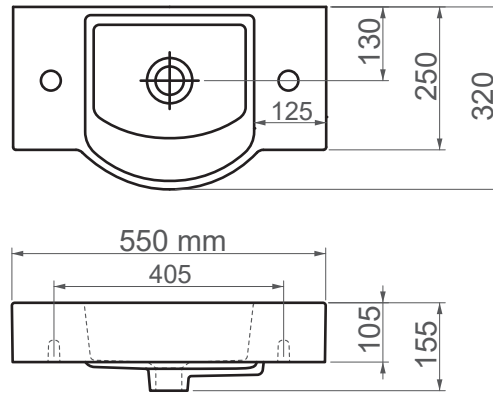

4077 / Litos

FFC 55 cm Ceramic Washbasin / Countertop Basin

SERIES	LITOS
CODE	4077
Box Size	570mm x 335mm x 175mm
Volume	0,033 m3
Weight	10,40 kg (+- %5)
Pallet	24 Pieces for pallet
Montage Detail	Furniture Compatible
Material	FFC
Color	Bright White

ESVİT LAPINO reserves the right to change technical specifications without notice.
All dimensions are subject to standard tolerances.
For installation, please verify dimensions against the actual product.