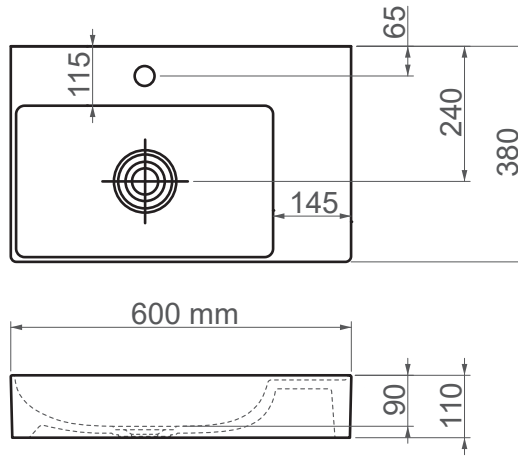

6160 / *Infinity*

FFC 60 cm Ceramic Washbasin / Countertop Basin

SERIES	INFINITY
CODE	6160
Box Size	630mm x 430mm x 140mm
Volume	0,038 m3
Weight	14,15 kg (+- %5)
Pallet	20 Pieces for pallet
Montage Detail	Countertop Basin
Material	FFC
Color	Bright White

ESVİT LAPINO reserves the right to change technical specifications without notice.
All dimensions are subject to standard tolerances.
For installation, please verify dimensions against the actual product.