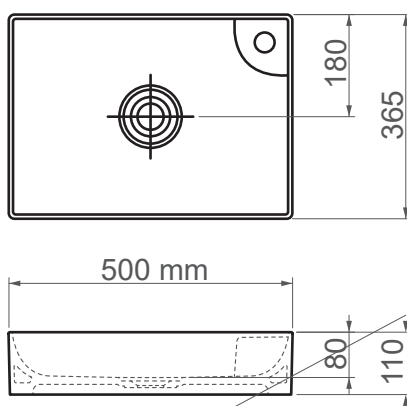

16050 / *Floppy Class*

FFC 50 cm Ceramic Washbasin / Countertop Basin

SERIES	FLOPPY CLASS
CODE	16050
Box Size	530mm x 400mm x 130mm
Volume	0,028 m3
Weight	10,60 kg (+- %5)
Pallet	36 Pieces for pallet
Montage Detail	Countertop Basin
Material	FFC
Color	Bright White

ESVIT LAPINO reserves the right to change technical specifications without notice.
All dimensions are subject to standard tolerances.
For installation, please verify dimensions against the actual product.