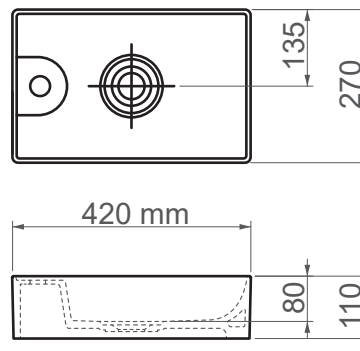

16042 / *Floppy Class*

FFC 42 cm Ceramic Washbasin / Countertop Basin

SERIES	EDGE
CODE	16042
Box Size	480mm x 305mm x 180mm
Volume	0,026 m ³
Weight	6,95 kg (+- %5)
Pallet	35 Pieces for pallet
Montage Detail	Countertop Basin
Material	FFC
Color	Bright White

ESVİT LAPINO reserves the right to change technical specifications without notice.
All dimensions are subject to standard tolerances.
For installation, please verify dimensions against the actual product.