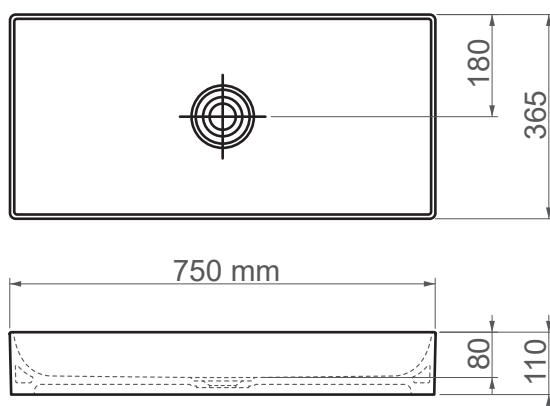

6075 / Floppy

FFC 75 cm Ceramic Washbasin / Countertop Basin

SERIES	FLOPPY
CODE	6075
Box Size	770mm x 410mm x 130mm
Volume	0,040 m3
Weight	13,70 kg (+- %5)
Pallet	18 Pieces for pallet
Montage Detail	Countertop Basin
Material	FFC
Color	Bright White

ESVİT LAPINO reserves the right to change technical specifications without notice.
All dimensions are subject to standard tolerances.
For installation, please verify dimensions against the actual product.