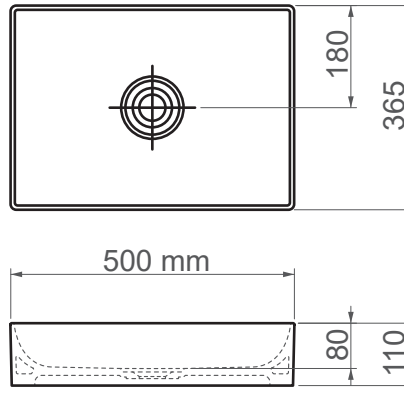

6050 / Floppy

FFC 50 cm Ceramic Washbasin / Countertop Basin

SERIES	FLOPPY
CODE	6050
Box Size	530mm x 400mm x 130mm
Volume	0,028 m3
Weight	10,50 kg (+- %5)
Pallet	36 Pieces for pallet
Montage Detail	Countertop Basin
Material	FFC
Color	Bright White

ESVİT LAPINO reserves the right to change technical specifications without notice.
All dimensions are subject to standard tolerances.
For installation, please verify dimensions against the actual product.