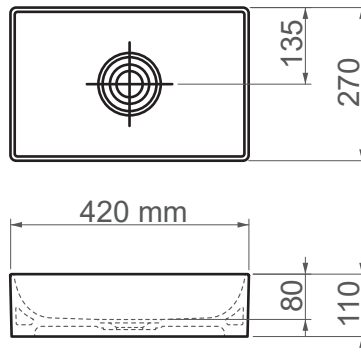

**6042 / Floppy****FFC 42 cm Ceramic Washbasin / Countertop Basin**

<b>SERIES</b>	FLOPPY
<b>CODE</b>	6042
<b>Box Size</b>	480mm x 305mm x 180mm
<b>Volume</b>	0,026 m3
<b>Weight</b>	6,88 kg (+- %5)
<b>Pallet</b>	35 Pieces for pallet
<b>Montage Detail</b>	Countertop Basin
<b>Material</b>	FFC
<b>Color</b>	Bright White

ESVİT LAPINO reserves the right to change technical specifications without notice.  
All dimensions are subject to standard tolerances.  
For installation, please verify dimensions against the actual product.