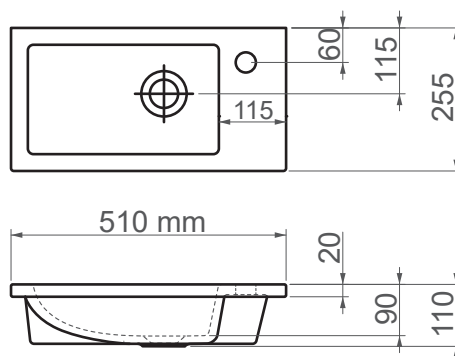

## FFC 50 cm Ceramic Washbasin / Countertop Basin

<b>SERIES</b>	ETNA
<b>CODE</b>	81050
<b>Box Size</b>	530mm x 305mm x 135mm
<b>Volume</b>	0,022 m3
<b>Weight</b>	6,71 kg (+- %5)
<b>Pallet</b>	36 Pieces for pallet
<b>Montage Detail</b>	Furniture Compatible
<b>Material</b>	FFC
<b>Color</b>	Bright White

ESVIT LAPINO reserves the right to change technical specifications without notice.  
All dimensions are subject to standard tolerances.  
For installation, please verify dimensions against the actual product.