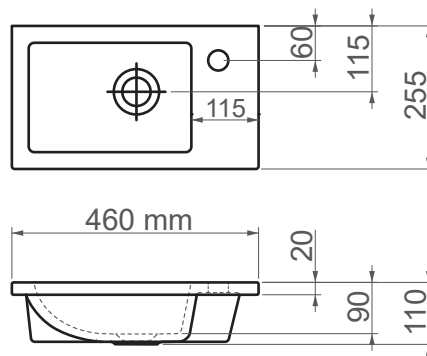

## FFC 45 cm Ceramic Washbasin / Countertop Basin

<b>SERIES</b>	ETNA
<b>CODE</b>	81045
<b>Box Size</b>	480mm x 305mm x 180mm
<b>Volume</b>	0,026 m3
<b>Weight</b>	5,90 kg (+- %5)
<b>Pallet</b>	35 Pieces for pallet
<b>Montage Detail</b>	Furniture Compatible
<b>Material</b>	FFC
<b>Color</b>	Bright White

ESVİT LAPINO reserves the right to change technical specifications without notice.  
All dimensions are subject to standard tolerances.  
For installation, please verify dimensions against the actual product.