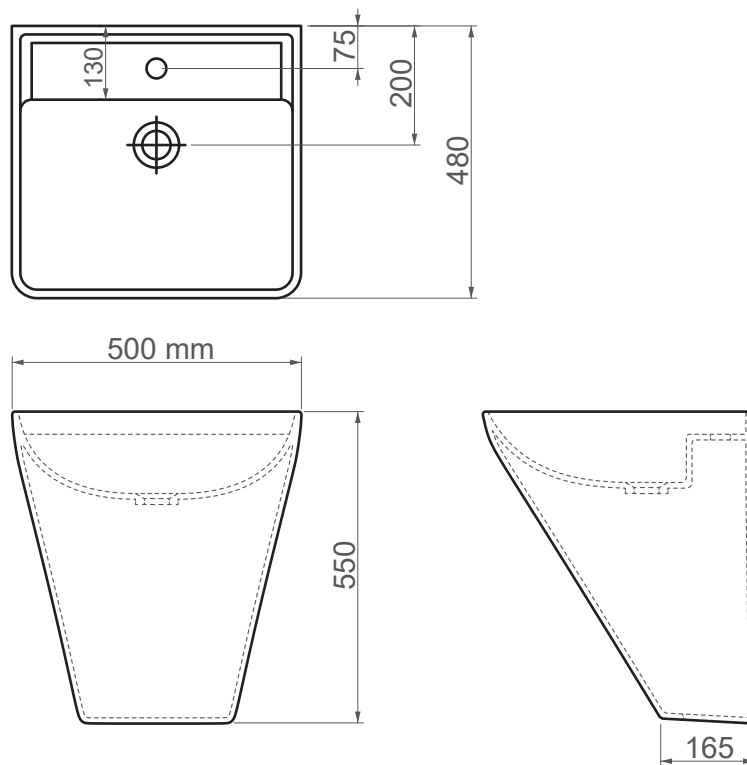

710050 / *Elegance*

FFC 50 cm Ceramic Washbasin / Monoblock

SERIES	ELEGANCE
CODE	710050
Box Size	580mm x 530mm x 525mm
Volume	0,160 m3
Weight	27,80 kg (+- %5)
Pallet	8 Pieces for pallet
Montage Detail	Monoblock
Material	FFC
Color	Bright White

ESVIT LAPINO reserves the right to change technical specifications without notice.
All dimensions are subject to standard tolerances.
For installation, please verify dimensions against the actual product.