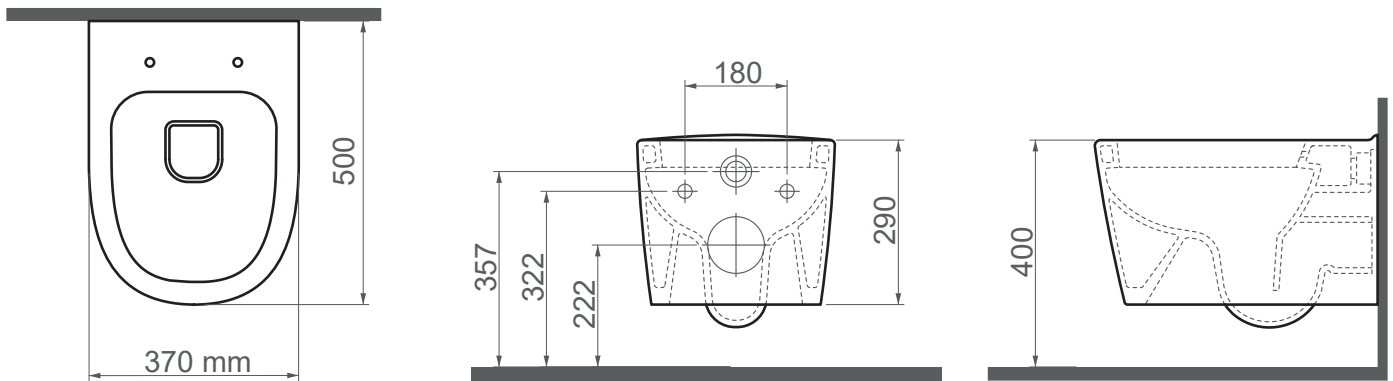

5387 / *Elegance*

WALL HUNG CLOSET

SERIES	ELEGANCE
CODE	5387 (5388 With Spout)
Box Size	410mm x 550mm x 400mm
Volume	-
Weight	22,70 kg (+- %5)
Pallet	12 Pieces for pallet
Montage Detail	Wall Hung Closet
Material	-
Color	Bright White

ESVIT LAPINO reserves the right to change technical specifications without notice.
All dimensions are subject to standard tolerances.
For installation, please verify dimensions against the actual product.