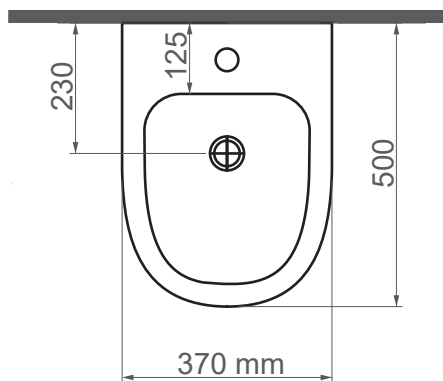

5386 / *Elegance*

WALL HUNG BIDET

SERIES	ELEGANCE
CODE	5386
Box Size	410mm x 550mm x 400mm
Volume	-
Weight	24,90 kg (+- %5)
Pallet	12 Pieces for pallet
Montage Detail	Wall Hung Bidet
Material	-
Color	Bright White

ESVIT LAPINO reserves the right to change technical specifications without notice.
All dimensions are subject to standard tolerances.
For installation, please verify dimensions against the actual product.