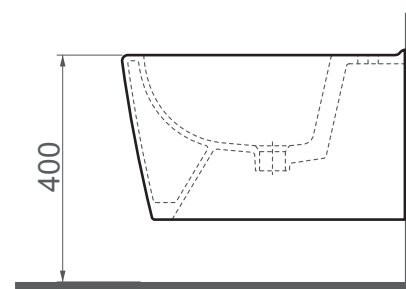

5386 / *Elegance*

WALL HUNG BIDET

SERIES	ELEGANCE
CODE	5386
Box Size	410mm x 550mm x 400mm
Volume	-
Weight	24,90 kg (+- %5)
Pallet	12 Pieces for pallet
Montage Detail	Wall Hung Bidet
Material	-
Color	Bright White

ESVIT LAPINO reserves the right to change technical specifications without notice.
All dimensions are subject to standard tolerances.
For installation, please verify dimensions against the actual product.