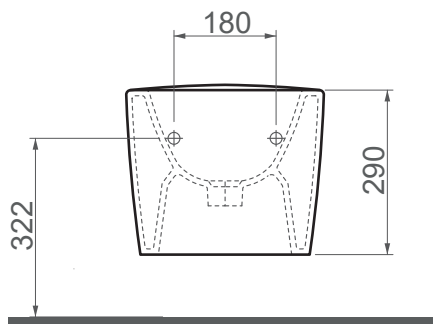

5386 / *Elegance*

WALL HUNG BIDET

SERIES	ELEGANCE
CODE	5386
Box Size	410mm x 550mm x 400mm
Volume	-
Weight	24,90 kg (+- %5)
Pallet	12 Pieces for pallet
Montage Detail	Wall Hung Bidet
Material	-
Color	Bright White

ESVIT LAPINO reserves the right to change technical specifications without notice.
All dimensions are subject to standard tolerances.
For installation, please verify dimensions against the actual product.