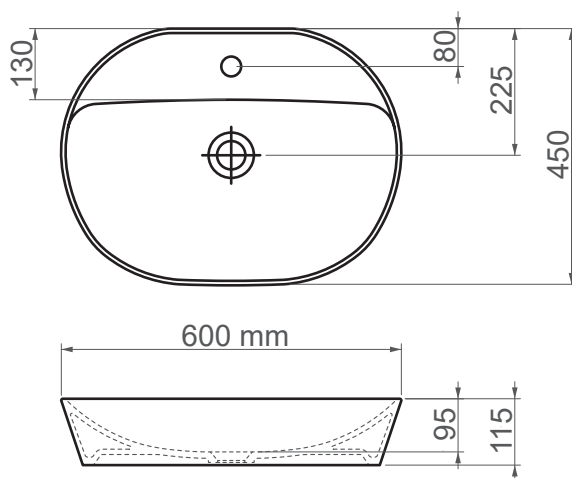

4360 / *Elegance*

FFC 60 cm Ceramic Washbasin / Countertop Basin

SERIES	ELEGANCE
CODE	4360
Box Size	630mm x 500mm x 205mm
Volume	0,065 m ³
Weight	13,90 kg (+- %5)
Pallet	36 Pieces for pallet
Montage Detail	Countertop Basin
Material	FFC
Color	Bright White

ESVİT LAPINO reserves the right to change technical specifications without notice.
All dimensions are subject to standard tolerances.
For installation, please verify dimensions against the actual product.