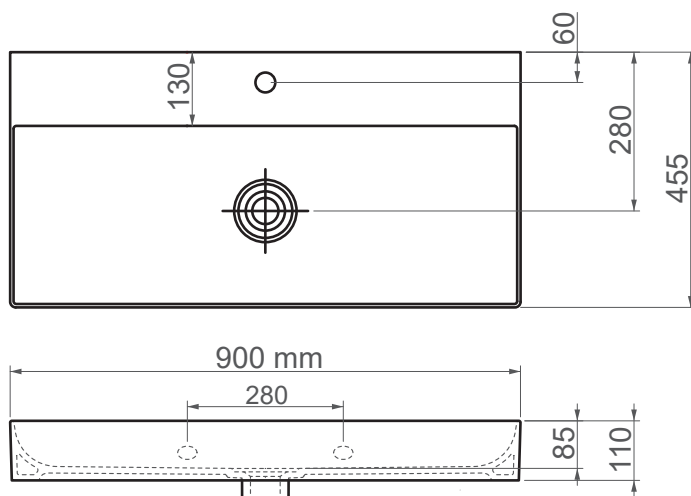

6490 / Edge

FFC 90 cm Ceramic Washbasin / Countertop Basin

SERIES	EDGE
CODE	6490
Box Size	920mm x 480mm x 160mm
Volume	0,070 m3
Weight	22,60 kg (+- %5)
Pallet	14 Pieces for pallet
Montage Detail	Countertop Basin
Material	FFC
Color	Bright White

ESVIT LAPINO reserves the right to change technical specifications without notice.
All dimensions are subject to standard tolerances.
For installation, please verify dimensions against the actual product.