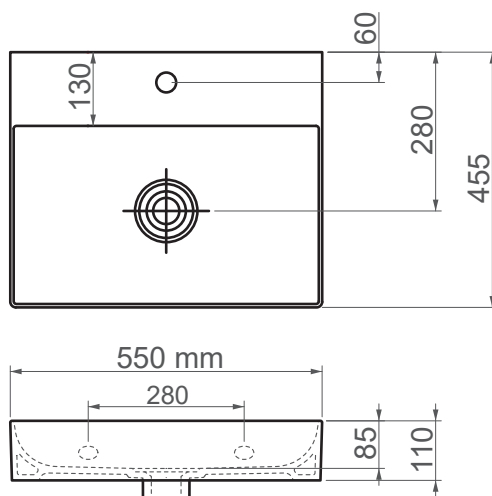

6455 / Edge

FFC 55 cm Ceramic Washbasin / Countertop Basin

SERIES	EDGE
CODE	6455
Box Size	570mm x 500mm x 190mm
Volume	0,054 m3
Weight	14,75 kg (+- %5)
Pallet	36 Pieces for pallet
Montage Detail	Countertop Basin
Material	FFC
Color	Bright White

ESVİT LAPINO reserves the right to change technical specifications without notice.
All dimensions are subject to standard tolerances.
For installation, please verify dimensions against the actual product.