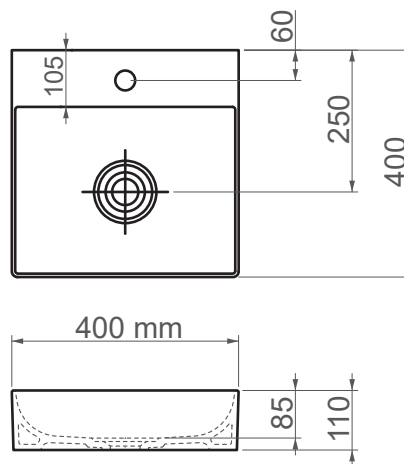

6440 / *Edge*

FFC 40 cm Ceramic Washbasin / Countertop Basin

SERIES	EDGE
CODE	6440
Box Size	450mm x 460mm x 160mm
Volume	0,033 m ³
Weight	9,85 kg (+- %5)
Pallet	22 Pieces for pallet
Montage Detail	Countertop Basin
Material	FFC
Color	Bright White

ESVIT LAPINO reserves the right to change technical specifications without notice.
All dimensions are subject to standard tolerances.
For installation, please verify dimensions against the actual product.