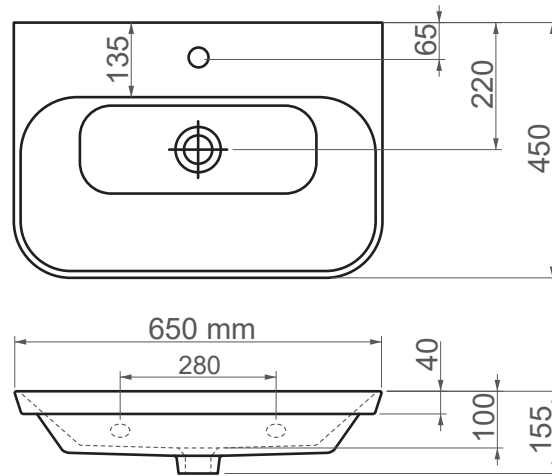

**4365 / Drop Slim****FFC 65 cm Ceramic Washbasin / Countertop Basin**

<b>SERIES</b>	Drop Slim
<b>CODE</b>	4465
<b>Box Size</b>	685mm x 480mm x 195mm
<b>Volume</b>	0,064 m3
<b>Weight</b>	16,00 kg (+- %5)
<b>Pallet</b>	28 Pieces for pallet
<b>Montage Detail</b>	Countertop Basin
<b>Material</b>	FFC
<b>Color</b>	Bright White

ESVİT LAPINO reserves the right to change technical specifications without notice.  
All dimensions are subject to standard tolerances.  
For installation, please verify dimensions against the actual product.