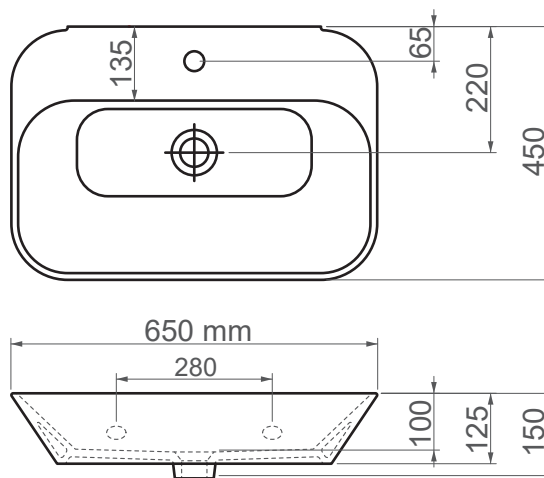

4465 / Drop

FFC 65 cm Ceramic Washbasin / Countertop Basin

SERIES	DROP
CODE	4465
Box Size	685mm x 480mm x 195mm
Volume	0,064 m3
Weight	16,10 kg (+- %5)
Pallet	28 Pieces for pallet
Montage Detail	Countertop Basin
Material	FFC
Color	Bright White

ESVIT LAPINO reserves the right to change technical specifications without notice.
All dimensions are subject to standard tolerances.
For installation, please verify dimensions against the actual product.