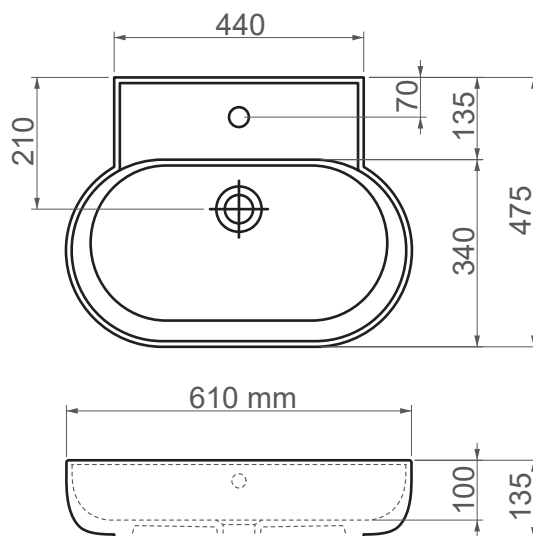

## FFC 60 cm Ceramic Washbasin / Countertop Basin

<b>SERIES</b>	DELTA
<b>CODE</b>	4260
<b>Box Size</b>	630mm x 500mm x 165mm
<b>Volume</b>	0,052 m3
<b>Weight</b>	15,37 kg (+- %5)
<b>Pallet</b>	32 Pieces for pallet
<b>Montage Detail</b>	Countertop Basin
<b>Material</b>	FFC
<b>Color</b>	Bright White

ESVIT LAPINO reserves the right to change technical specifications without notice.  
All dimensions are subject to standard tolerances.  
For installation, please verify dimensions against the actual product.