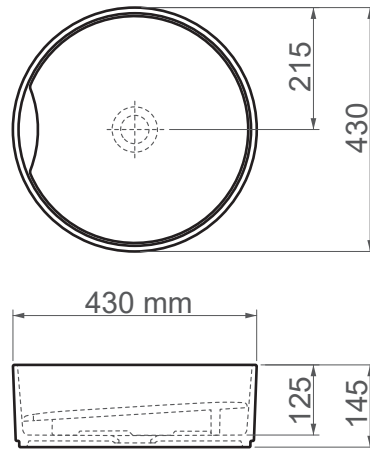

6843 / *Deep Plate Up*

FFC 43 cm Ceramic Washbasin / Countertop Basin

| | |
|-----------------------|-----------------------|
| SERIES | DEEP |
| CODE | 6843 |
| Box Size | 450mm x 460mm x 350mm |
| Volume | 0,033 m3 |
| Weight | 9,20 kg (+- %5) |
| Pallet | 22 Pieces for pallet |
| Montage Detail | Countertop Basin |
| Material | FFC |
| Color | Bright White |

ESVİT LAPINO reserves the right to change technical specifications without notice.
All dimensions are subject to standard tolerances.
For installation, please verify dimensions against the actual product.