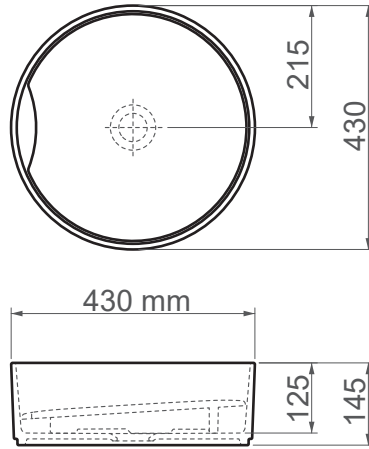

**306643** / *Deep Decorated Plate Up*

## FFC 43 cm Ceramic Washbasin / Countertop Basin

<b>SERIES</b>	DEEP
<b>CODE</b>	306643
<b>Box Size</b>	450mm x 460mm x 160mm
<b>Volume</b>	0,033 m <sup>3</sup>
<b>Weight</b>	9,20 kg (+- %5)
<b>Pallet</b>	22 Pieces for pallet
<b>Montage Detail</b>	Countertop Basin
<b>Material</b>	FFC
<b>Color</b>	Bright White

ESVİT LAPINO reserves the right to change technical specifications without notice.  
All dimensions are subject to standard tolerances.  
For installation, please verify dimensions against the actual product.