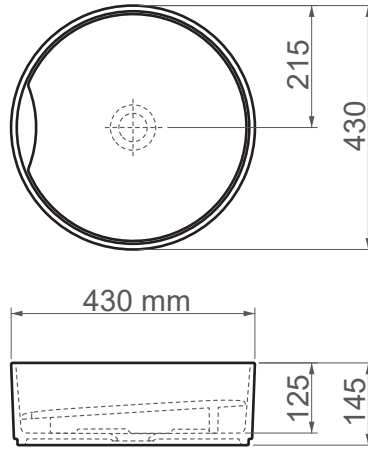

306643 / *Deep Decorated Plate Up***FFC** 43 cm Ceramic Washbasin / Countertop Basin

SERIES	DEEP
CODE	306643
Box Size	450mm x 460mm x 160mm
Volume	0,033 m ³
Weight	9,20 kg (+- %5)
Pallet	22 Pieces for pallet
Montage Detail	Countertop Basin
Material	FFC
Color	Bright White

ESVİT LAPINO reserves the right to change technical specifications without notice.
All dimensions are subject to standard tolerances.
For installation, please verify dimensions against the actual product.