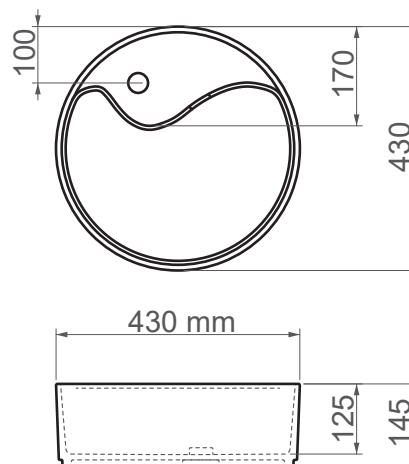

316643 / *Deep Crypto Decorated*

FFC 43 cm Ceramic Washbasin / Countertop Basin

SERIES	DEEP
CODE	316643
Box Size	450mm x 460mm x 160mm
Volume	0,033 m3
Weight	10,60 kg (+- %5)
Pallet	22 Pieces for pallet
Montage Detail	Countertop Basin
Material	FFC
Color	Bright White

ESVIT LAPINO reserves the right to change technical specifications without notice.
All dimensions are subject to standard tolerances.
For installation, please verify dimensions against the actual product.