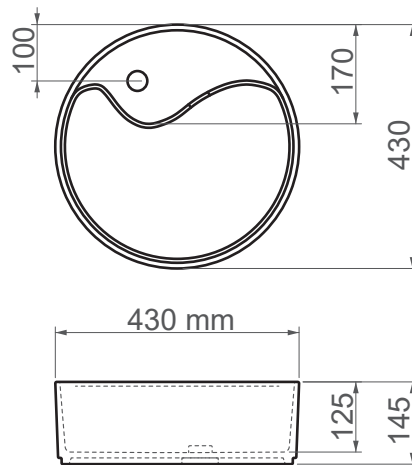

## FFC 43 cm Ceramic Washbasin / Countertop Basin

<b>SERIES</b>	DEEP
<b>CODE</b>	16643
<b>Box Size</b>	450mm x 460mm x 160mm
<b>Volume</b>	0,033 m3
<b>Weight</b>	10,60 kg (+- %5)
<b>Pallet</b>	22 Pieces for pallet
<b>Montage Detail</b>	Countertop Basin
<b>Material</b>	FFC
<b>Color</b>	Bright White

ESVİT LAPINO reserves the right to change technical specifications without notice.  
All dimensions are subject to standard tolerances.  
For installation, please verify dimensions against the actual product.