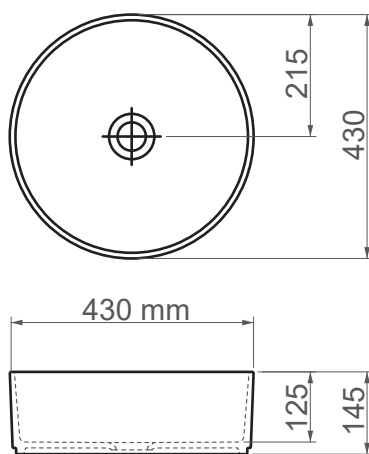

6643 / *Deep*

FFC 43 cm Ceramic Washbasin / Countertop Basin

SERIES	DEEP
CODE	6643
Box Size	450mm x 460mm x 160mm
Volume	0,033 m3
Weight	9,20 kg (+- %5)
Pallet	22 Pieces for pallet
Montage Detail	Countertop Basin
Material	FFC
Color	Bright White

ESVİT LAPINO reserves the right to change technical specifications without notice.
All dimensions are subject to standard tolerances.
For installation, please verify dimensions against the actual product.