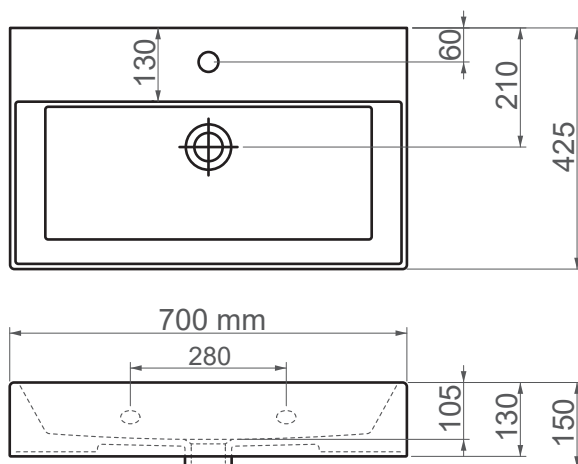

**53710** / *Daphne*

FFC 70 cm Ceramic Washbasin / Countertop Basin

<b>SERIES</b>	DAPHNE
<b>CODE</b>	53710
<b>Box Size</b>	740mm x 430mm x 150mm
<b>Volume</b>	0,048 m3
<b>Weight</b>	20,00 kg (+- %5)
<b>Pallet</b>	16 Pieces for pallet
<b>Montage Detail</b>	Countertop Basin
<b>Material</b>	FFC
<b>Color</b>	Bright White

ESVIT LAPINO reserves the right to change technical specifications without notice.  
All dimensions are subject to standard tolerances.  
For installation, please verify dimensions against the actual product.