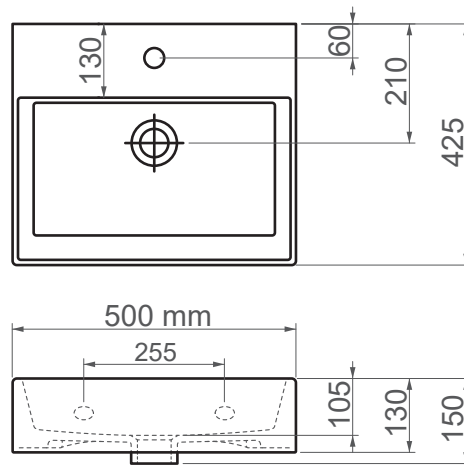

53709 / Daphne

FFC 50 cm Ceramic Washbasin / Countertop Basin

SERIES	DAPHNE
CODE	53709
Box Size	525mm x 470mm x 160mm
Volume	0,039 m3
Weight	14,20 kg (+- %5)
Pallet	22 Pieces for pallet
Montage Detail	Countertop Basin
Material	FFC
Color	Bright White

ESVIT LAPINO reserves the right to change technical specifications without notice.
All dimensions are subject to standard tolerances.
For installation, please verify dimensions against the actual product.