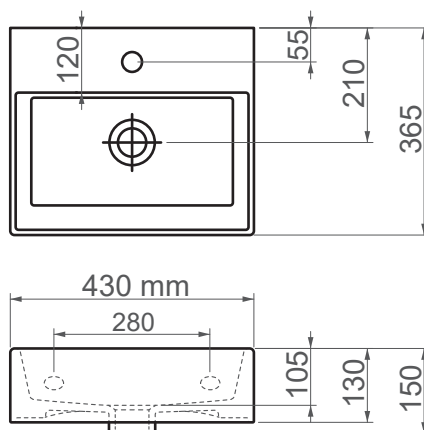

53708 / Daphne

FFC 43 cm Ceramic Washbasin / Countertop Basin

SERIES	DAPHNE
CODE	53708
Box Size	450mm x 410mm x 150mm
Volume	0,028 m3
Weight	12,37 kg (+- %5)
Pallet	33 Pieces for pallet
Montage Detail	Countertop Basin
Material	FFC
Color	Bright White

ESVIT LAPINO reserves the right to change technical specifications without notice.
All dimensions are subject to standard tolerances.
For installation, please verify dimensions against the actual product.