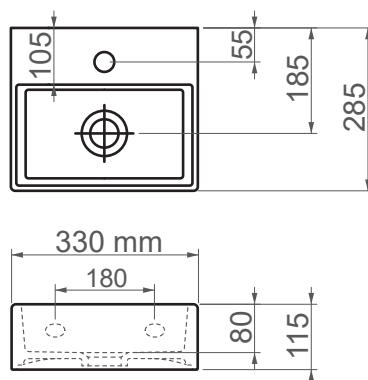

53706 / *Daphne*

FFC 33 cm Ceramic Washbasin / Countertop Basin

SERIES	DAPHNE
CODE	53706
Box Size	340mm x 330mm x 342mm
Volume	0,038 m3
Weight	6,87 kg (+- %5)
Pallet	51 Pieces for pallet
Montage Detail	Countertop Basin
Material	FFC
Color	Bright White

ESVİT LAPINO reserves the right to change technical specifications without notice.
All dimensions are subject to standard tolerances.
For installation, please verify dimensions against the actual product.