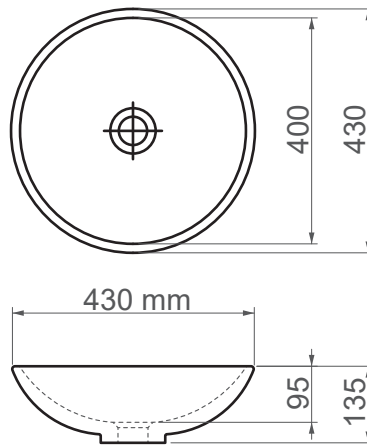

53699 / *Daphne*

FFC 43 cm Ceramic Washbasin / Countertop Basin

SERIES	DAPHNE
CODE	53699
Box Size	450mm x 460mm x 160mm
Volume	0,033 m3
Weight	6,17 kg (+- %5)
Pallet	22 Pieces for pallet
Montage Detail	Countertop Basin
Material	FFC
Color	Bright White

ESVİT LAPINO reserves the right to change technical specifications without notice.
All dimensions are subject to standard tolerances.
For installation, please verify dimensions against the actual product.